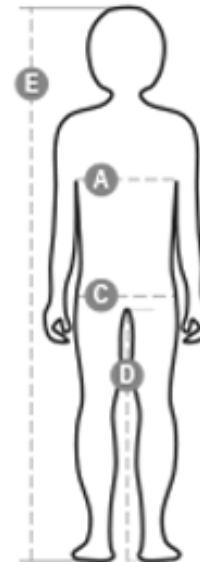

SUNSET KIDS

PAYPER - T-SHIRTS

TECHNICAL DATASHEET

Years	0-1	1-2	3-4	5-6	7-8	9-10	11-12	13-14
	3XS	XXS	XS	S	M	L	XL	XXL
(A) - cm	47	52	58	64	69	75	80	84
(A) - in	19	21	23	25	27	29	31	33
(C) - cm	47	53	59	65	71	76	82	86
(C) - in	19	21	23	25	28	30	32	33
(D) - cm	31	34	39	48	54	61	67	72
(D) - in	12	14	15	19	21	24	26	28
(E) - cm	68/78	80/86	98/106	110/116	122/128	134/140	146/152	158/164
(E) - in	26/31	32/34	38/42	43/45	48/50	53/55	57/60	62/64