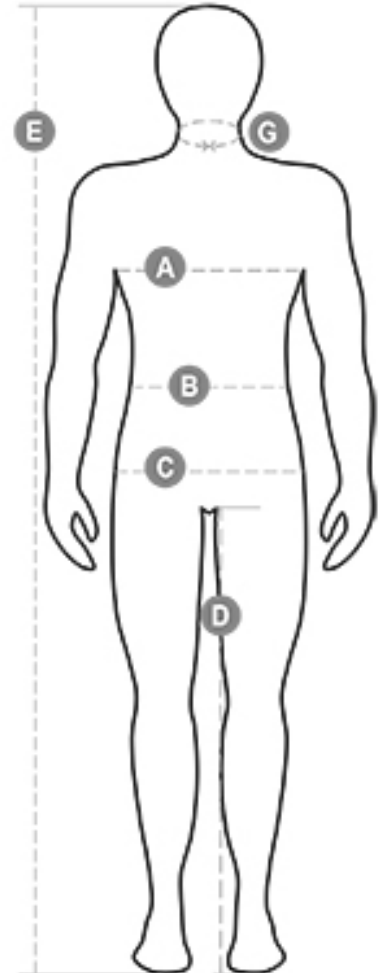

STORM

TECHNICAL DATASHEET

PAYPER - SOFT-SHELLS

	XXS		XS		S		M		L	
IT - DE	38	40	42	44	46	48	50	52	54	
FR - ES	34	36	38	40	42	44	46	48	50	
UK	30	31	33	34	36	38	39	41	42	
(G) - cm	37	38	38	39	39	40	40	41	41	
(G) - in	14½	15	15	15½	15½	15¾	15¾	16	16	
(A) - cm	76	80	84	88	92	96	100	104	108	
(A) - in	30	31	33	34	36	38	39	41	42	
(B) - cm	68	72	74	76	80	84	88	92	96	
(B) - in	27	28	29	30	32	33	34	36	38	
(C) - cm	84	88	90	92	96	100	104	108	112	
(C) - in	33	34	35	36	38	39	41	42	44	
(D) - cm	82	84	84	85	85	86	86	87	87	
(D) - in	32	33	33	33	33	33	33	34	34	
(E) - cm	170/181					175/187				
(E) - in	67/71					69/73				

	XL		XXL		3XL		4XL		5XL	
IT - DE	56	58	60	62	64	66	68	70	72	74
FR - ES	52	54	56	58	60	62	64	66	68	70
UK	44	46	47	48	50	52	53	55	56	58
(G) - cm	42,5	42,5	44	44	45	45	46	46	47	47
(G) - in	16¾	16¾	17¼	17¼	17¾	17¾	18	18	18½	18½
(A) - cm	112	116	120	124	128	132	136	140	144	148
(A) - in	44	46	47	48	50	52	53	55	56	58
(B) - cm	100	104	108	112	116	120	124	128	132	136
(B) - in	40	41	43	45	46	48	49	51	52	54
(C) - cm	116	120	124	128	132	136	140	144	148	152
(C) - in	46	47	49	50	52	53	55	56	58	59
(D) - cm	88	88	88	88	88	88	89	89	89	89
(D) - in	34	34	34	34	34	34	35	35	35	35
(E) - cm	175/189									
(E) - in	69/75									

ITEM'S DESCRIPTION:

WP/MM 8000 MVP/GR 5000 Men's two-tone comfort-fit jacket with long taped SBS zip, foldaway hood, adjustable cuffs with Velcro fastening, two side pockets with zip, breast pocket with foldaway badge holder, ski pass pocket on the arm, drawstring waist. Inner pocket and two zips for easier printing and embroidery on the chest and shoulders.