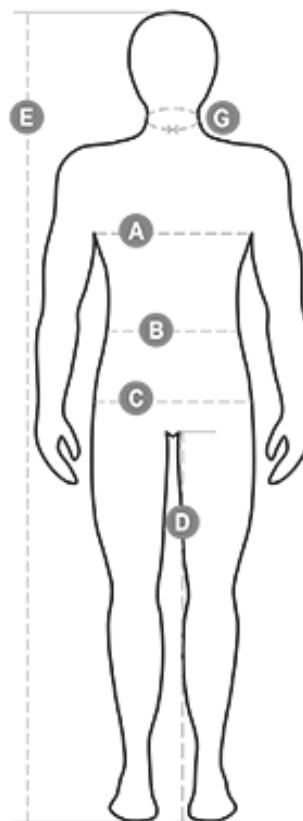

TORNADO

PAYPER - JACKETS

TECHNICAL DATASHEET

	XXS	XS		S		M		L	
IT - DE	38	40	42	44	46	48	50	52	54
FR - ES	34	36	38	40	42	44	46	48	50
UK	30	31	33	34	36	38	39	41	42
(G) - cm	37	38	38	39	39	40	40	41	41
(G) - in	14½	15	15	15½	15½	15¾	15¾	16	16
(A) - cm	76	80	84	88	92	96	100	104	108
(A) - in	30	31	33	34	36	38	39	41	42
(B) - cm	68	72	74	76	80	84	88	92	96
(B) - in	27	28	29	30	32	33	34	36	38
(C) - cm	84	88	90	92	96	100	104	108	112
(C) - in	33	34	35	36	38	39	41	42	44
(D) - cm	82	84	84	85	85	86	86	87	87
(D) - in	32	33	33	33	33	33	33	34	34
(E) - cm	170/181					175/187			
(E) - in	67/71					69/73			

	XL	XXL	3XL		4XL		5XL			
IT - DE	56	58	60	62	64	66	68	70	72	74
FR - ES	52	54	56	58	60	62	64	66	68	70
UK	44	46	47	48	50	52	53	55	56	58
(G) - cm	42,5	42,5	44	44	45	45	46	46	47	47
(G) - in	16¾	16¾	17¼	17¼	17¾	17¾	18	18	18½	18½
(A) - cm	112	116	120	124	128	132	136	140	144	148
(A) - in	44	46	47	48	50	52	53	55	56	58
(B) - cm	100	104	108	112	116	120	124	128	132	136
(B) - in	40	41	43	45	46	48	49	51	52	54
(C) - cm	116	120	124	128	132	136	140	144	148	152
(C) - in	46	47	49	50	52	53	55	56	58	59
(D) - cm	88	88	88	88	88	88	89	89	89	89
(D) - in	34	34	34	34	34	34	35	35	35	35
(E) - cm	175/189									
(E) - in	69/75									

ITEM'S DESCRIPTION:

Men's jacket with detachable sleeves, 8 mm plastic zip with metal pull, with flap fastening and plastic buttons, detachable and/or foldaway shaped hood, adjustable cuffs, grey reflective stripes on the front and back, pre-shaped elbows and side vent with gusset and zip, nine outer pockets, two with LOCK SYSTEM, two with zip and reinforced inner, one with a reversible badge holder. Padded, micro-fleece inside collar, back and lower back warmer, breathable underarm inserts, inner drawstring and zip for easier printing and embroidery.