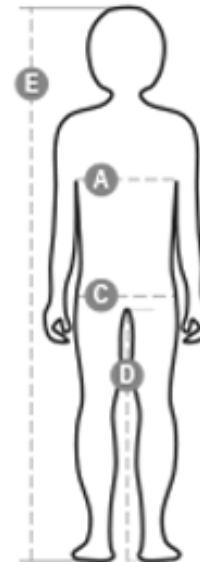

PACIFIC KIDS R. 2.0

PAYPER - 4-SEASON

TECHNICAL DATASHEET

Years	0-1	1-2	3-4	5-6	7-8	9-10	11-12	13-14
	3XS	XXS	XS	S	M	L	XL	XXL
(A) - cm	47	52	58	64	69	75	80	84
(A) - in	19	21	23	25	27	29	31	33
(C) - cm	47	53	59	65	71	76	82	86
(C) - in	19	21	23	25	28	30	32	33
(D) - cm	31	34	39	48	54	61	67	72
(D) - in	12	14	15	19	21	24	26	28
(E) - cm	68/78	80/86	98/106	110/116	122/128	134/140	146/152	158/164
(E) - in	26/31	32/34	38/42	43/45	48/50	53/55	57/60	62/64